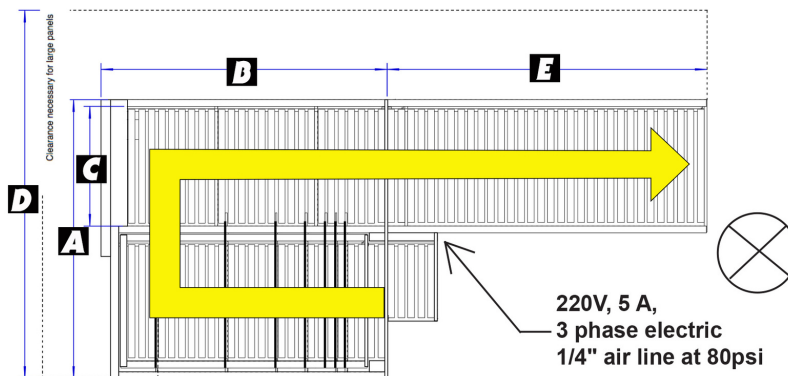

# Return Conveyor Specifications

Base Model	A	B	C	D	E
#38A-24C-24R-5L Model 24" Wide Receiving Rollers and 24" Wide Return Rollers Returns Panels up to 36" Wide and 60" Long	60"	62"	24"	64"	Any
#38A-36C-36R-5L Model 36" Wide Receiving Rollers and 36" Wide Return Rollers Returns Panels up to 50" Wide and 60" Long	84"	62"	36"	112"	Any
#38A-36C-36R-7L Model 36" Wide Receiving Rollers and 36" Wide Return Rollers Returns Panels up to 50" Wide and 84" Long	84"	74"	36"	112"	Any
#38A-36C-36R-8L Model 36" Wide Receiving Rollers and 36" Wide Return Rollers Returns Panels up to 50" Wide and 96" Long	84"	86"	36"	112"	Any